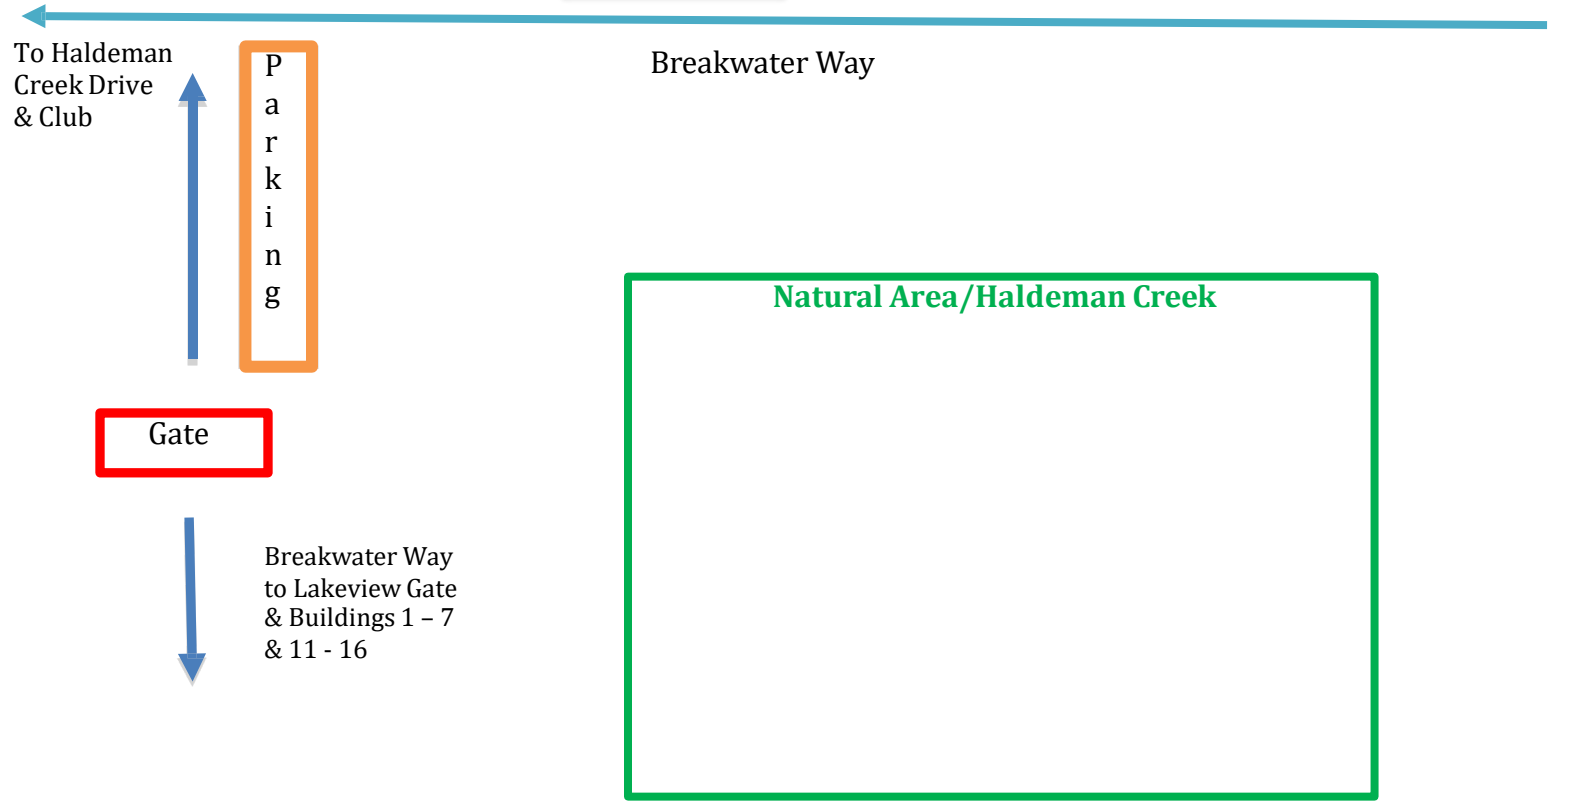

REGATTA LANDING SCHEMATIC AS OF DECEMBER 2023

Haldeman Creek & Dock

Dock
Entrance

Breakwater Way
to Pool & 8 - 10

202 Carma & Bill McClure	102 Paul & Rosemari Schilt
201 Bette & Hank Casazza	101 Carol Schroeder & Lee Flandreau