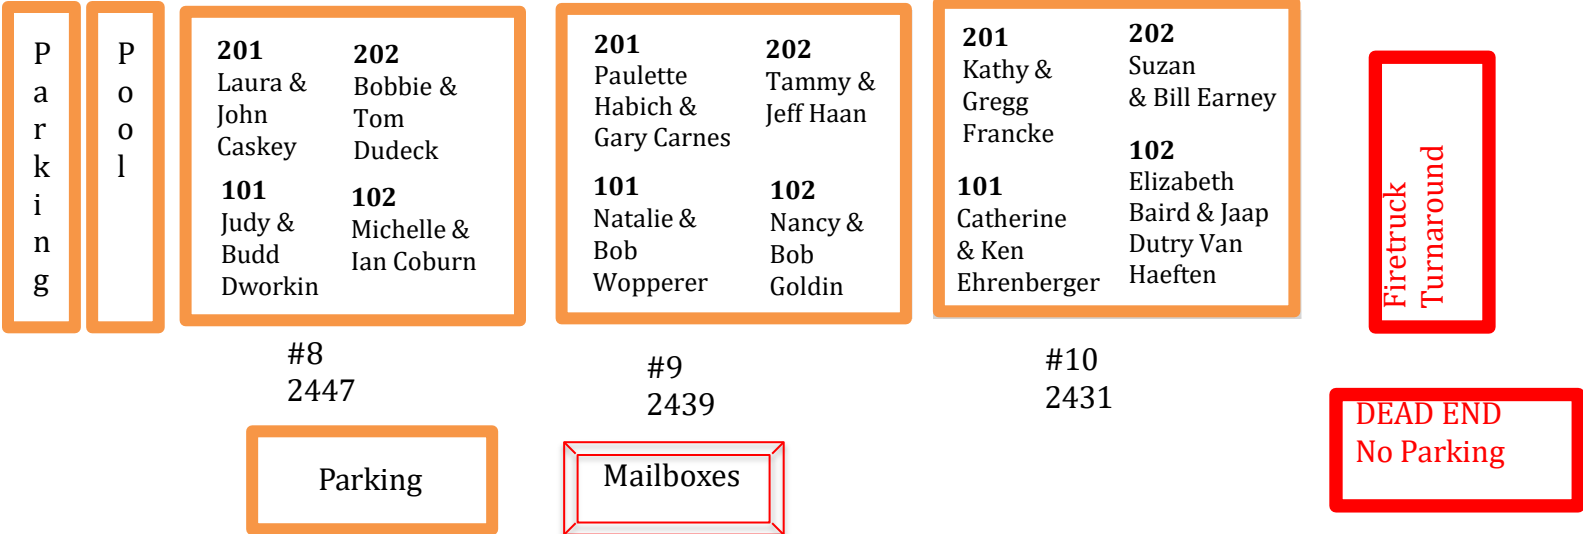

REGATTA LANDING SCHEMATIC AS OF DECEMBER 2023

Haldeman Creek & Dock

Dock
Entrance

Breakwater Way
to Pool & 8 - 10

202 Carma & Bill McClure	102 Paul & Rosemari Schilt
201 Bette & Hank Casazza	101 Carol Schroeder & Lee Flandreau